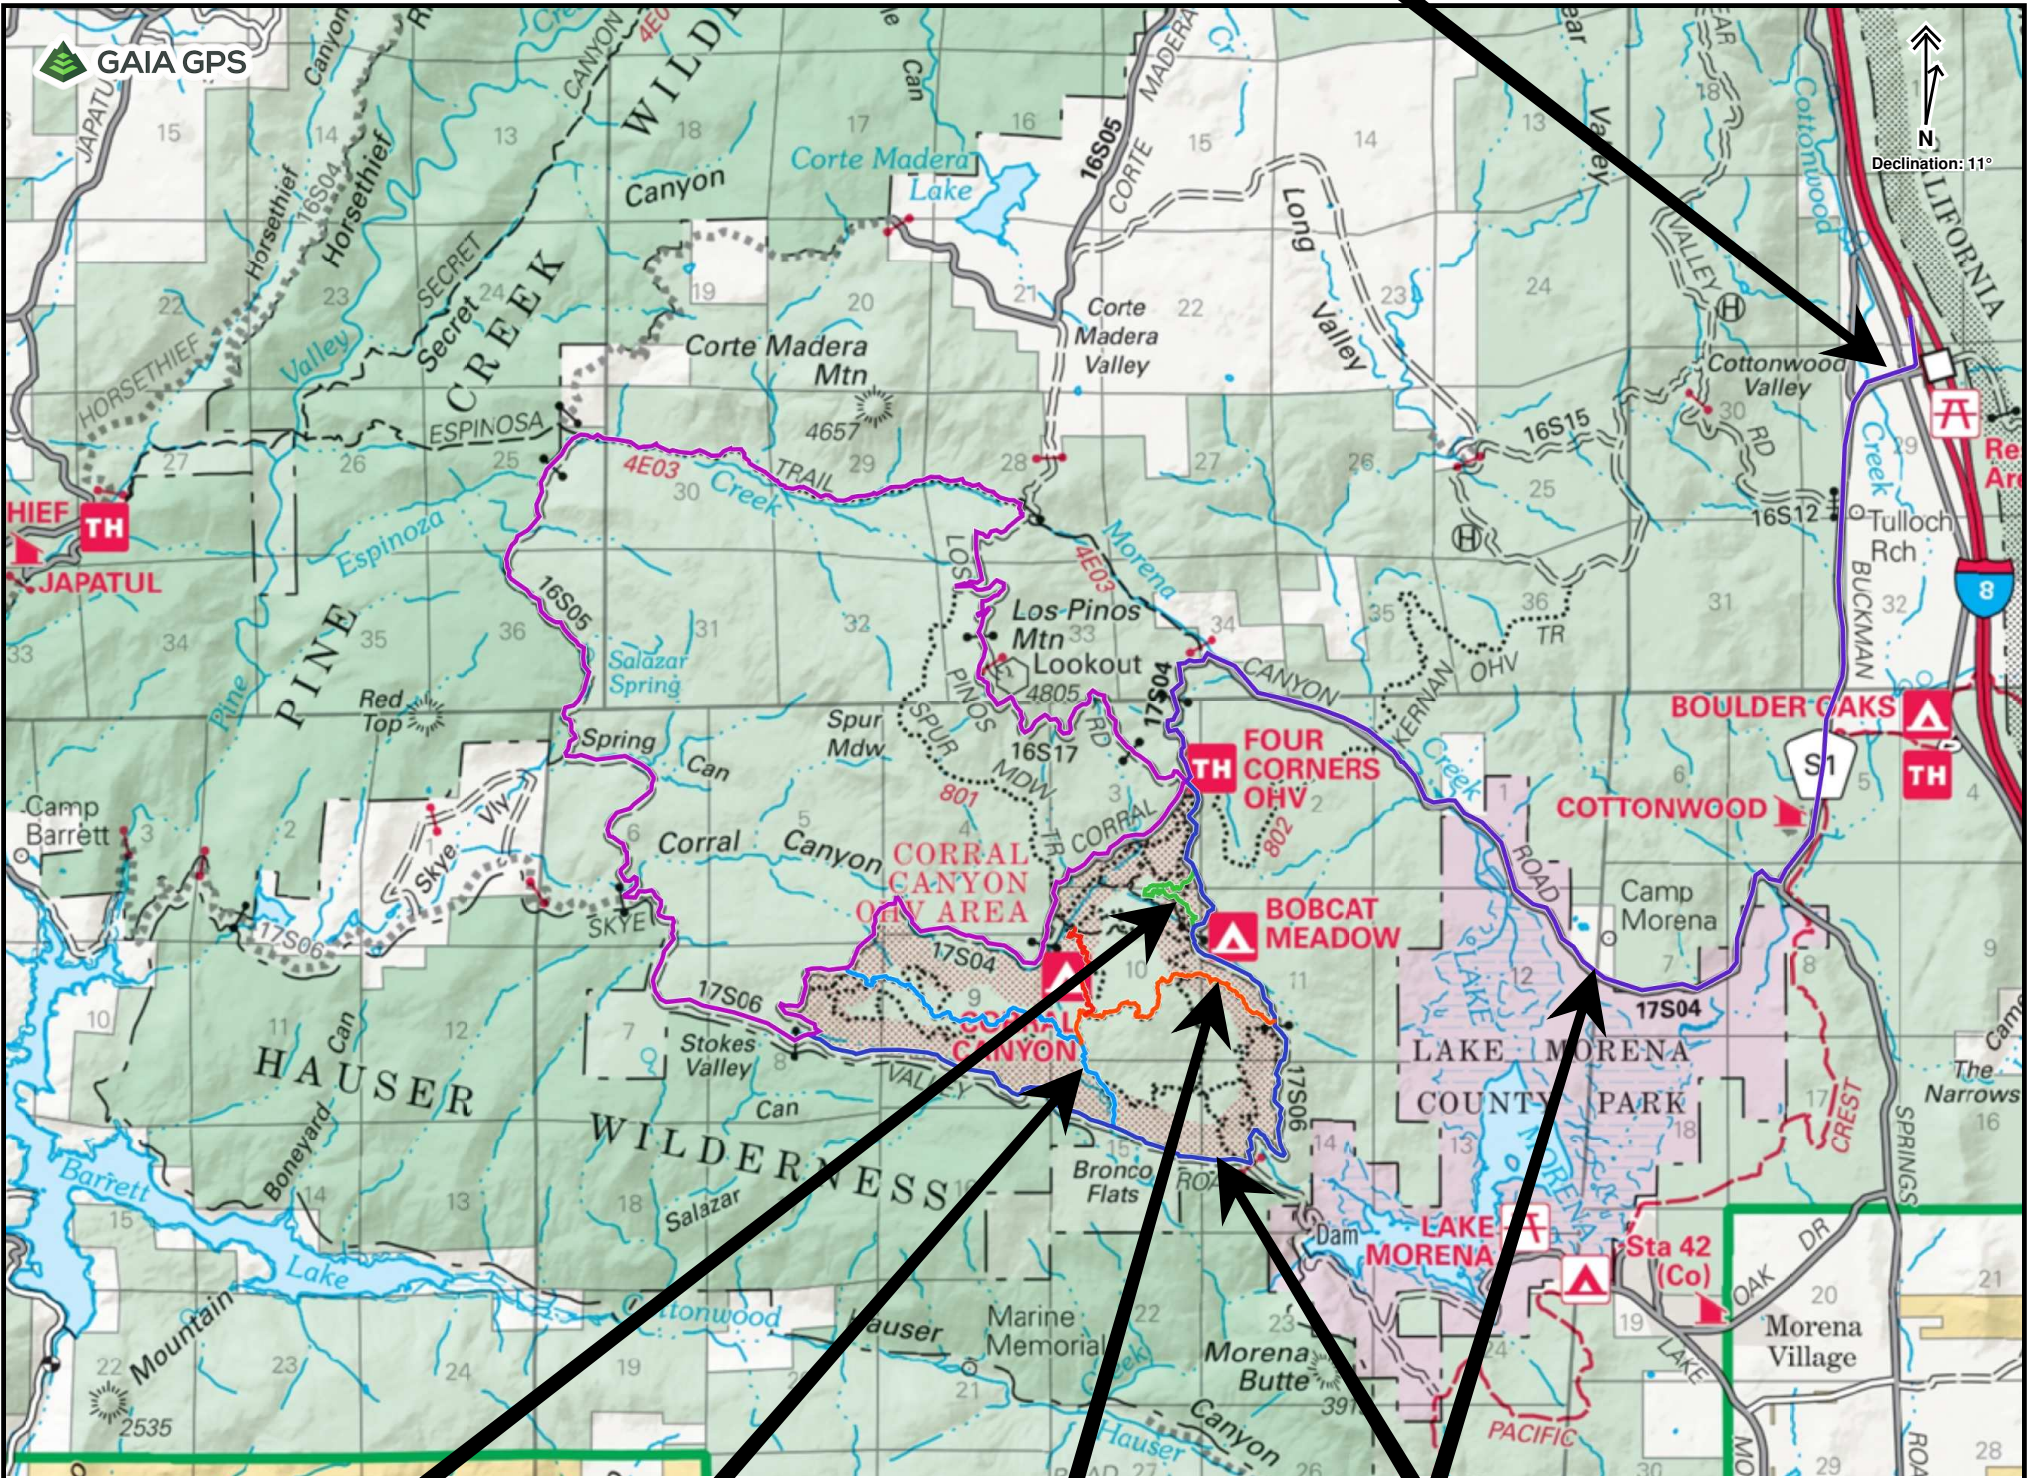

# Buckman Springs Road

Declination: 11°

Sidewinder Trail

Gunslinger Trail

Bronco Peak Trail

Easy Trail